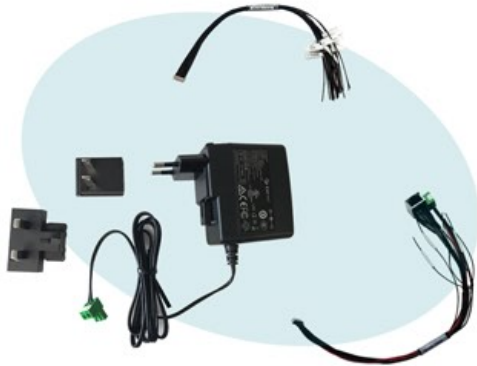

# ATOMAS-MINI-DUAL-ACC-KIT

OEM IP Video

## Accessory kit for ATOMAS-MINI-DUAL

The ATOMAS-MINI-DUAL-ACC-KIT is the ideal accessory kit to get you started with your ATOMAS-MINI-DUAL design. It includes a universal AC/DC power supply as well as ready to use cables for network, power, audio, serial communications and I/O.

### Product Design Made Easy

The ATOMAS-MINI-DUAL-ACC-KIT simplifies ATOMAS module evaluation and testing by providing everything you need to power up the module, get network connectivity and get you to a working state in a matter of seconds.

### Features

- Compatible with all ATOMAS-MINI-DUAL models
- Includes a universal AC/DC power supply
- Cables for network, power, audio, serial & I/O