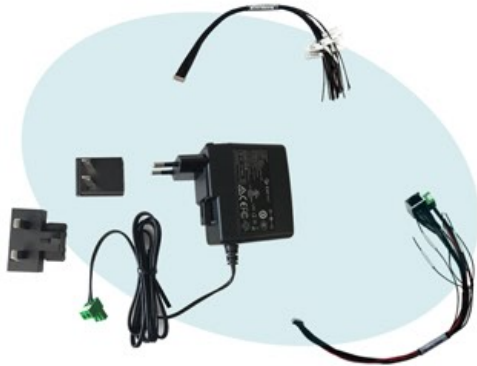

ATOMAS-MINI-DUAL-ACC-KIT

OEM IP Video

Accessory kit for ATOMAS-MINI-DUAL

The ATOMAS-MINI-DUAL-ACC-KIT is the ideal accessory kit to get you started with your ATOMAS-MINI-DUAL design. It includes a universal AC/DC power supply as well as ready to use cables for network, power, audio, serial communications and I/O.

Product Design Made Easy

The ATOMAS-MINI-DUAL-ACC-KIT simplifies ATOMAS module evaluation and testing by providing everything you need to power up the module, get network connectivity and get you to a working state in a matter of seconds.

Features

- Compatible with all ATOMAS-MINI-DUAL models
- Includes a universal AC/DC power supply
- Cables for network, power, audio, serial & I/O

Target Applications

- Video surveillance cameras
- Thermal / visible camera systems
- Advanced PTZ camera systems
- UAV / military applications
- Robotics applications