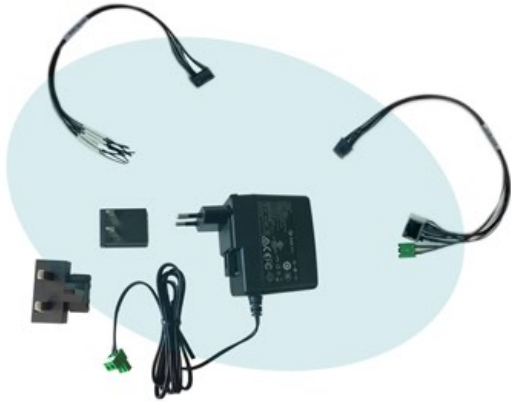

# ATOMAS-MINI-ACC-KIT

OEM IP Video

## Accessory kit for ATOMAS-MINI-LVDS

The ATOMAS-MINI-ACC-KIT is the ideal accessory kit to get you started with your ATOMAS-MINI-LVDS design. It includes a universal AC/DC power supply as well as ready to use cables for network, power, audio, serial communications and I/O.

### Product Design Made Easy

The ATOMAS-MINI-ACC-KIT simplifies ATOMAS module evaluation and testing by providing everything you need to power up the module, get network connectivity and get you to a working state in a matter of seconds.

### Features

- Compatible with all ATOMAS-MINI-LVDS models
- Includes a universal AC/DC power supply
- Cables for network, power, audio, serial & I/O